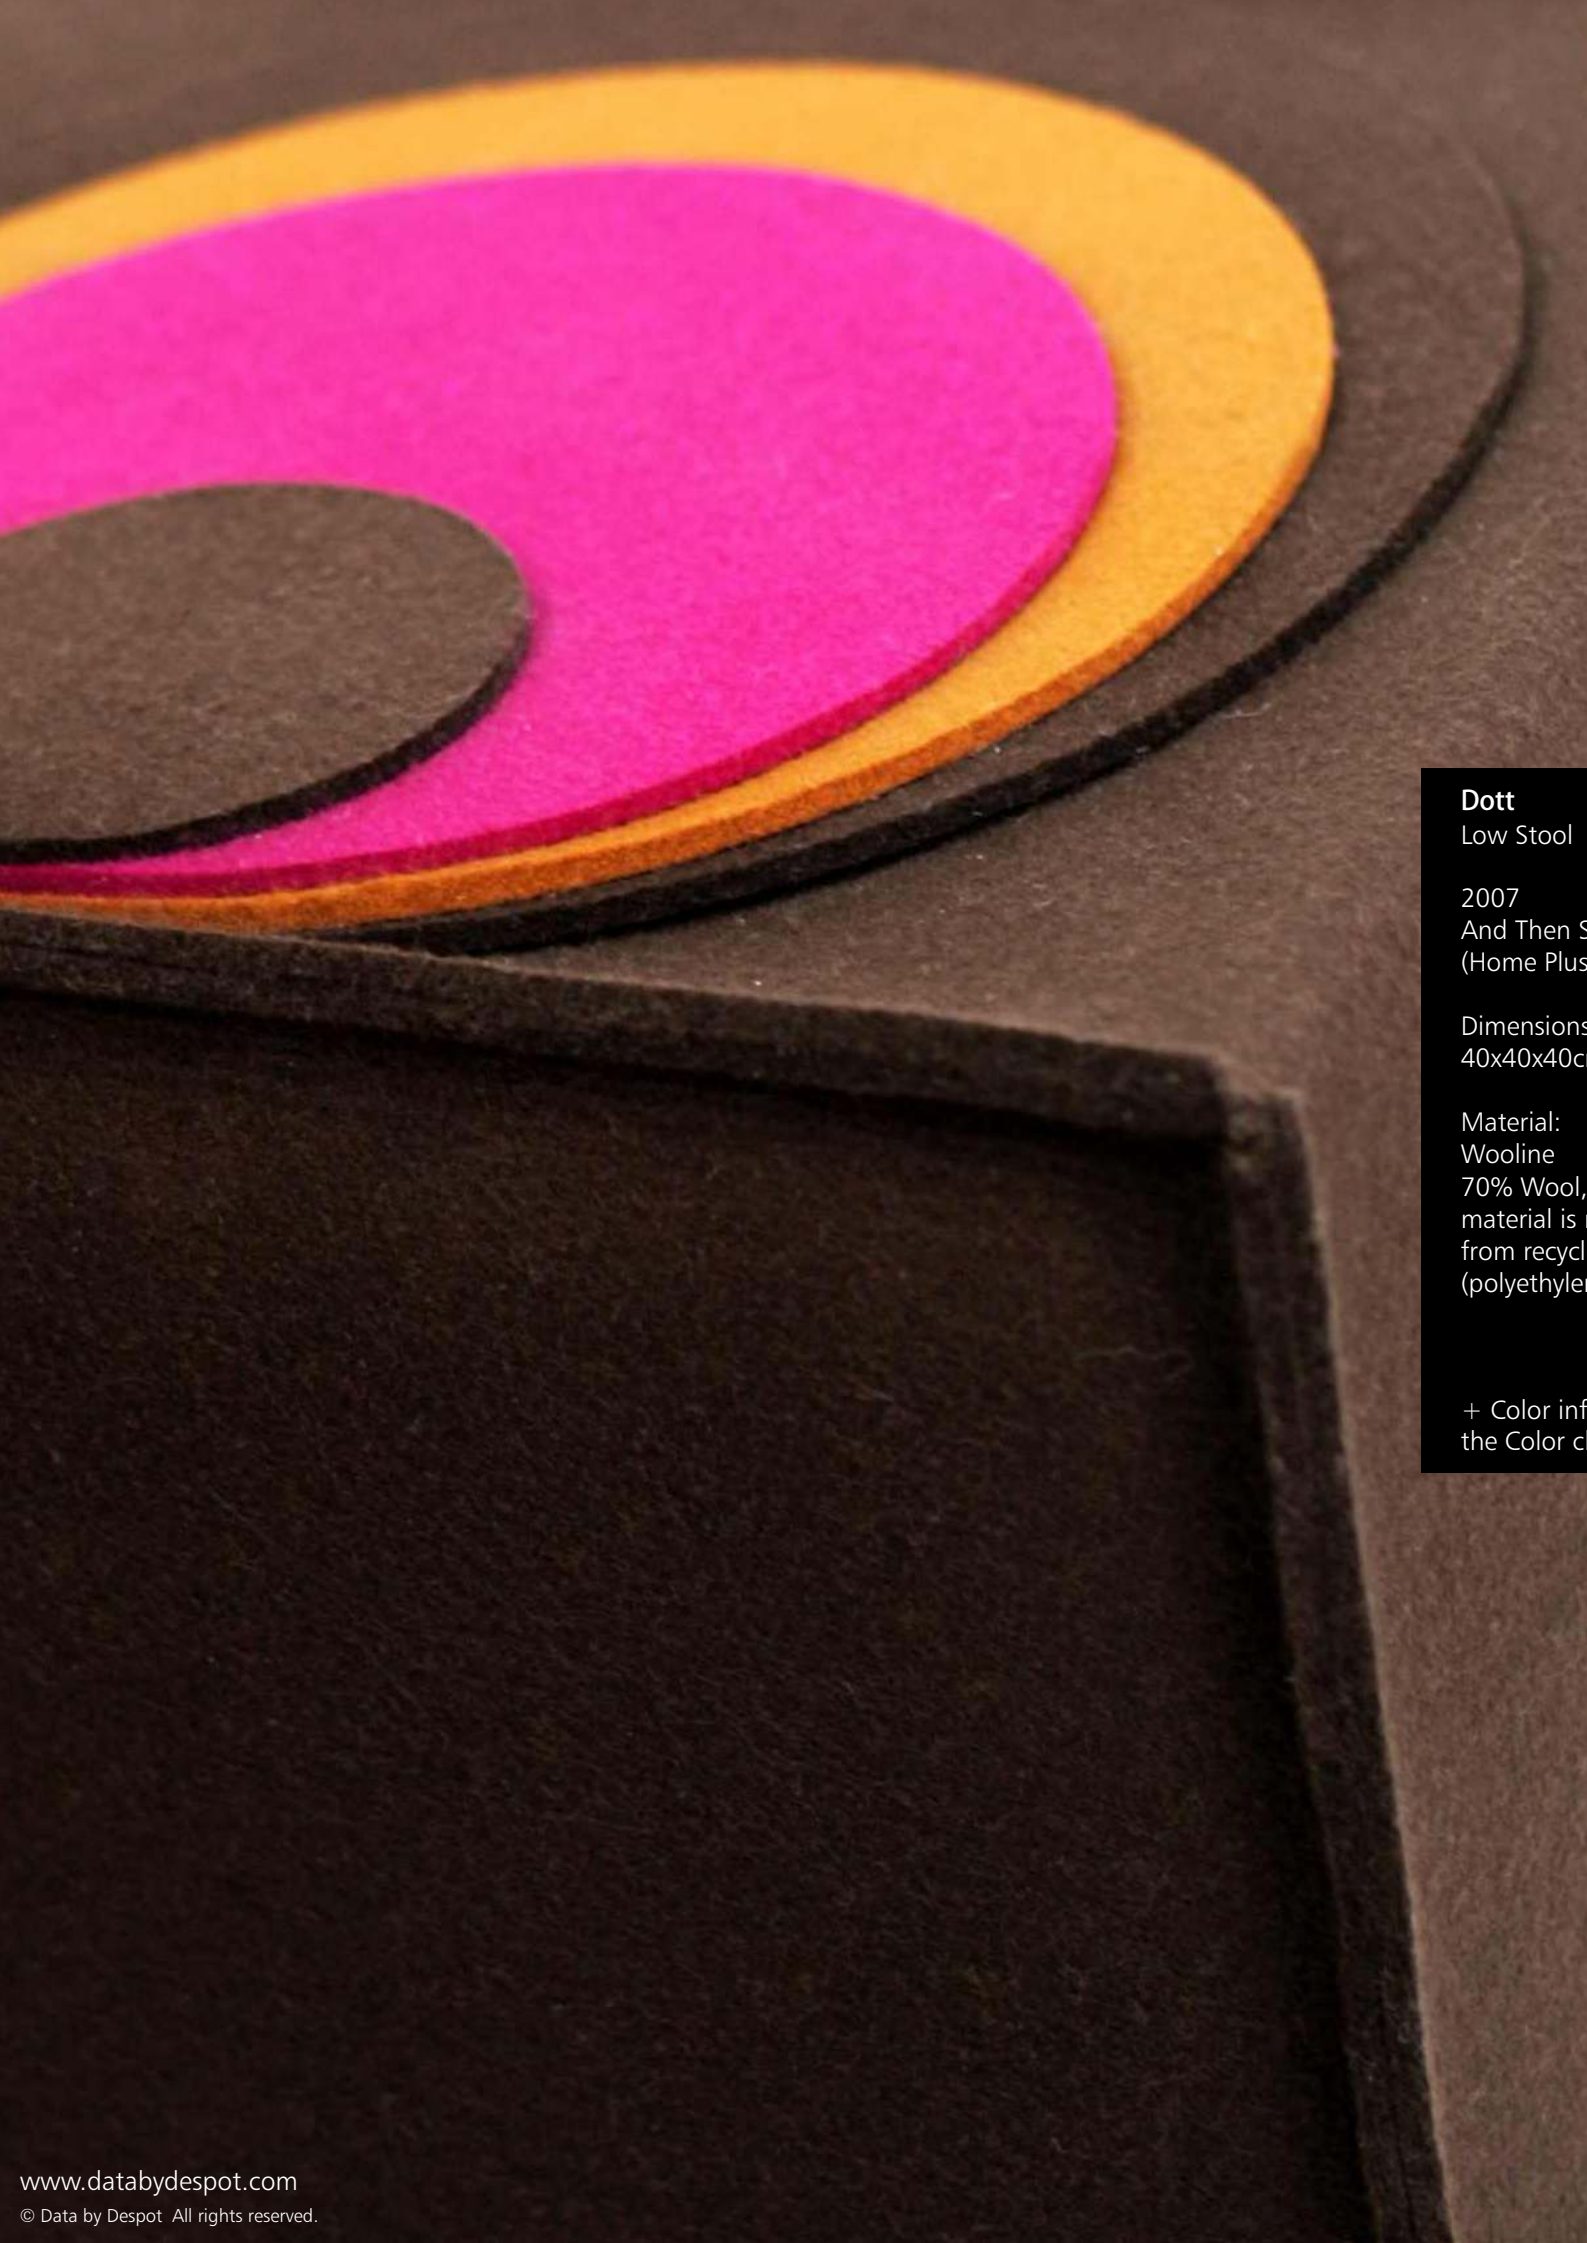

Dott
Seats Cushions

2015
And Then Some
(Home Plus Collection)

Dimensions:
To Order

Material:
Wooline
(Wool 70%,
Polyester 30%,
Thickness 4 mm)

Ecofelt
(100% PET felt
Thickness 4 mm)

+ Color info in
the Color chart