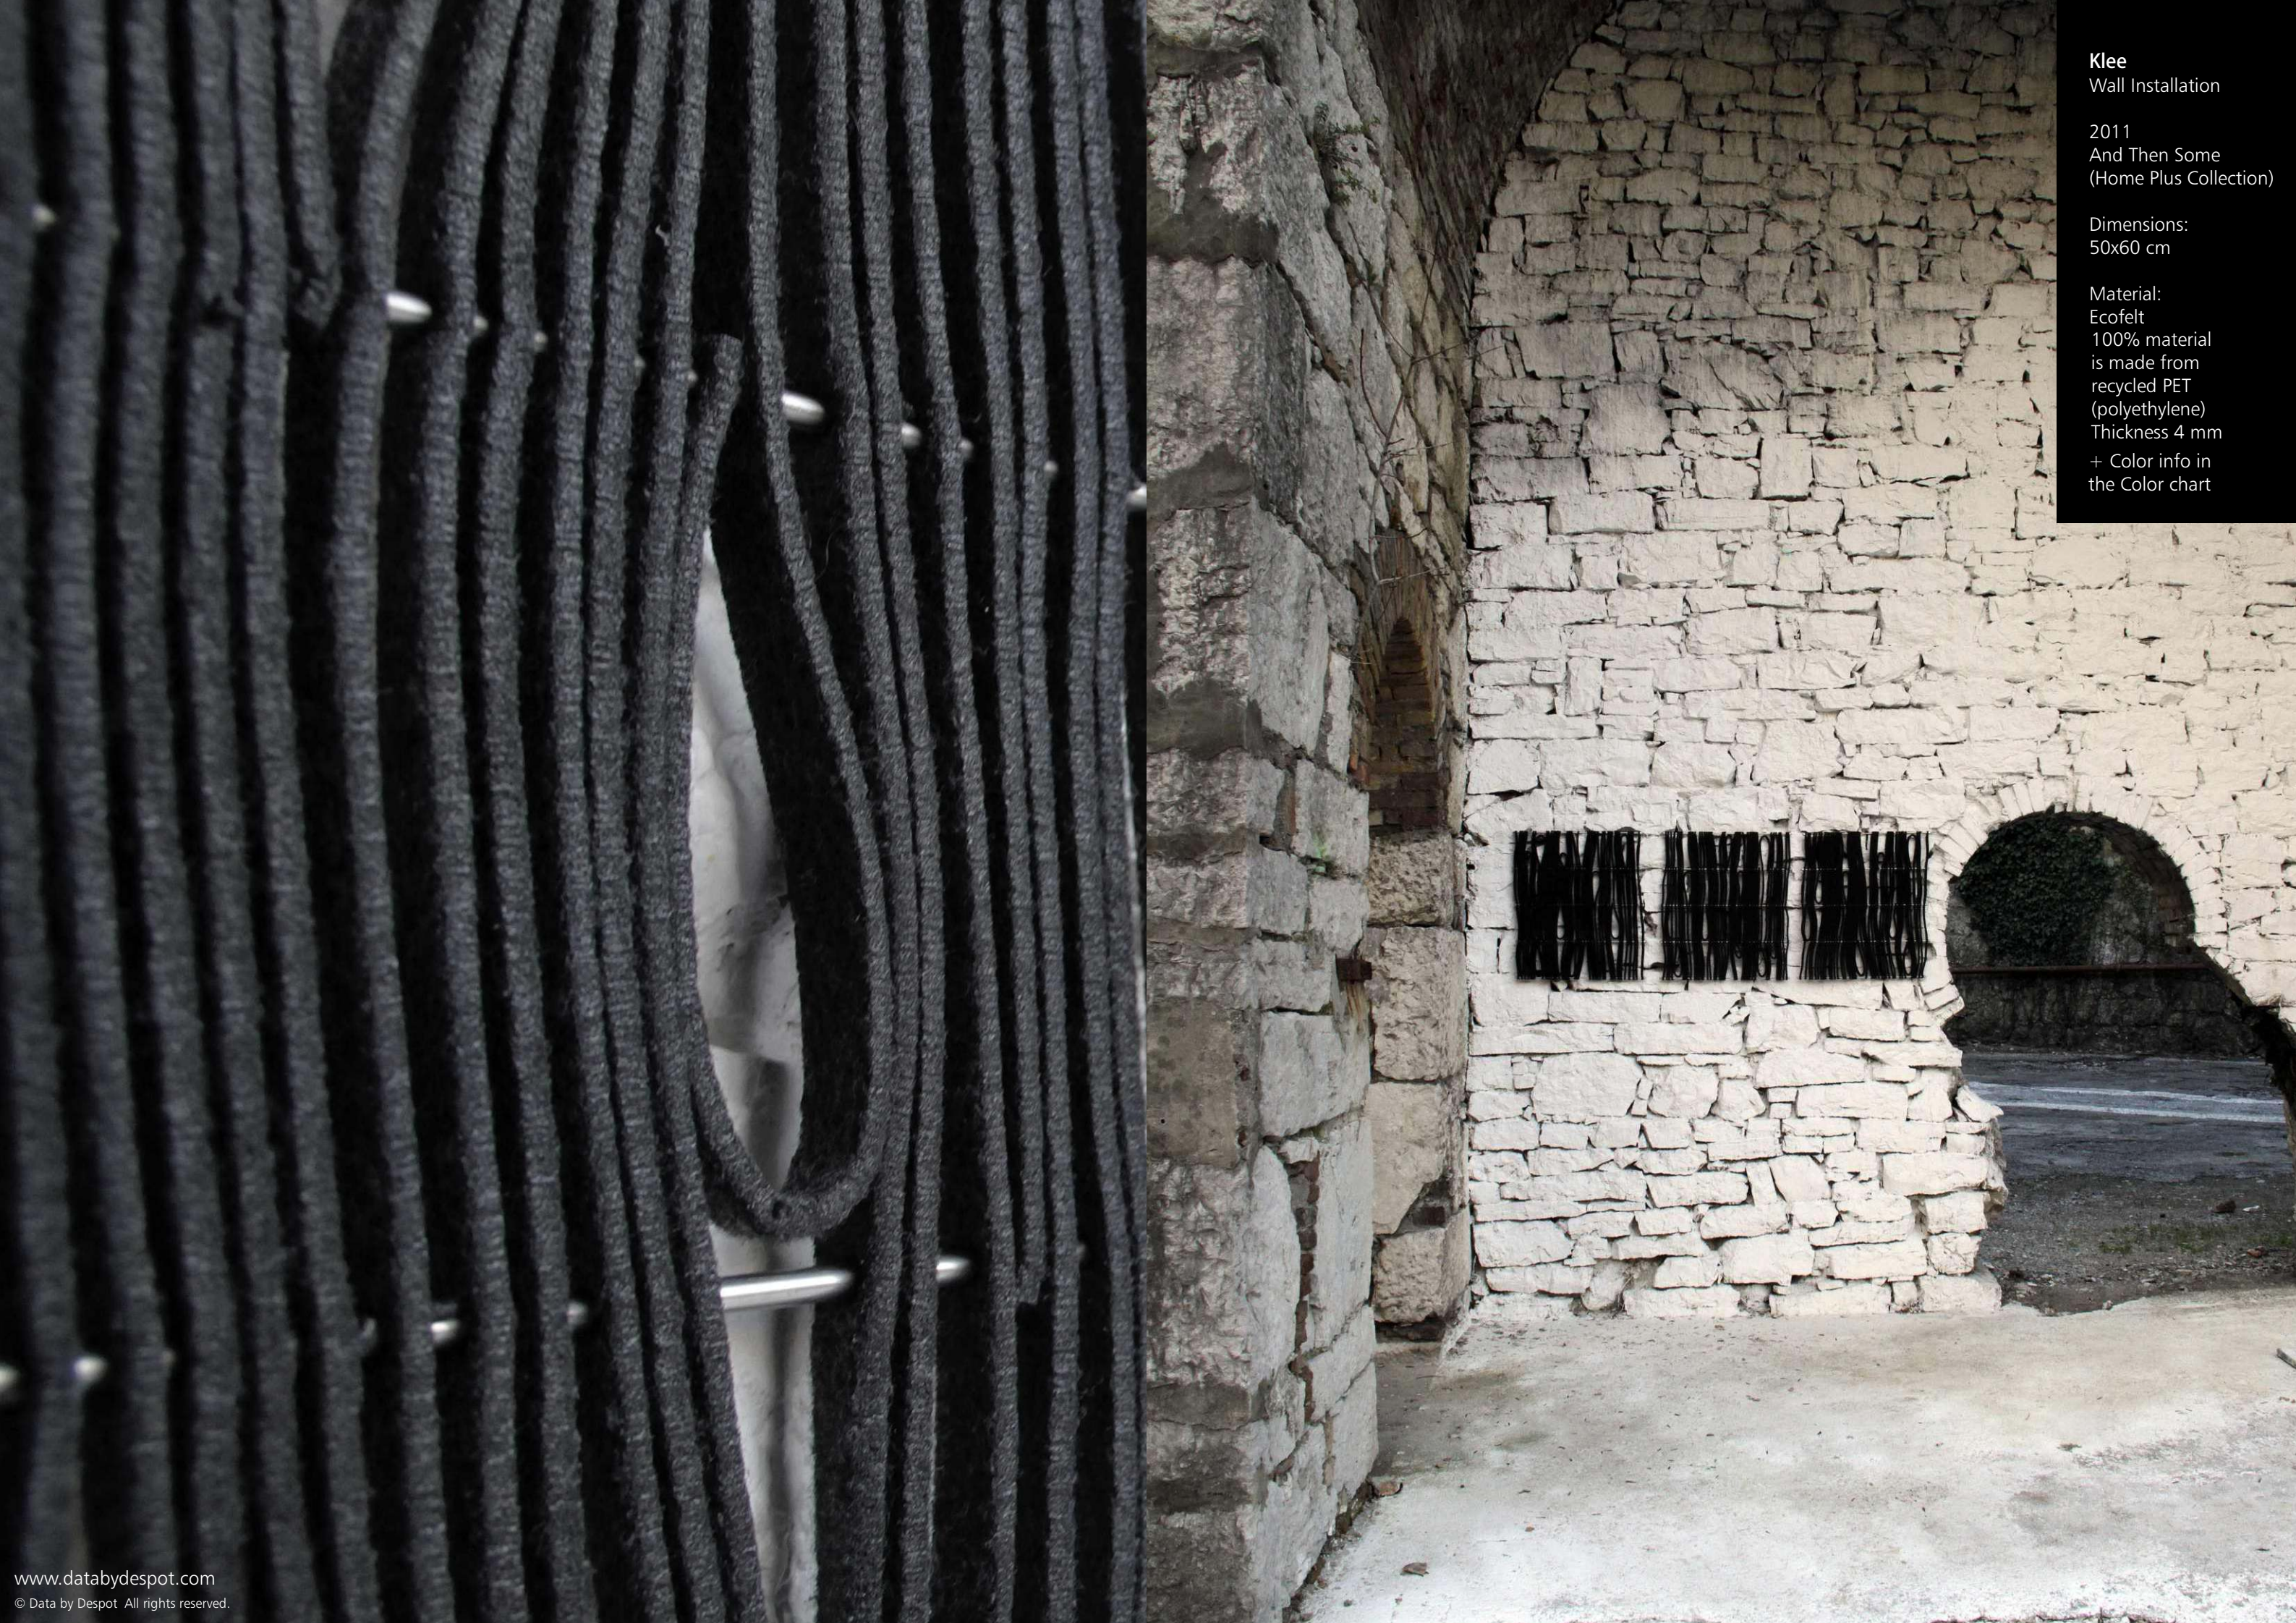

Material:
70% Wool, 30%
material is made
from recycled PET
(polyethylene)

+ Color info in
the Color chart

Klee
Wall Installation

2011
And Then Some
(Home Plus Collection)

Dimensions:
50x60 cm

Material:
Ecofelt
100% material
is made from
recycled PET
(polyethylene)
Thickness 4 mm
+ Color info in
the Color chart